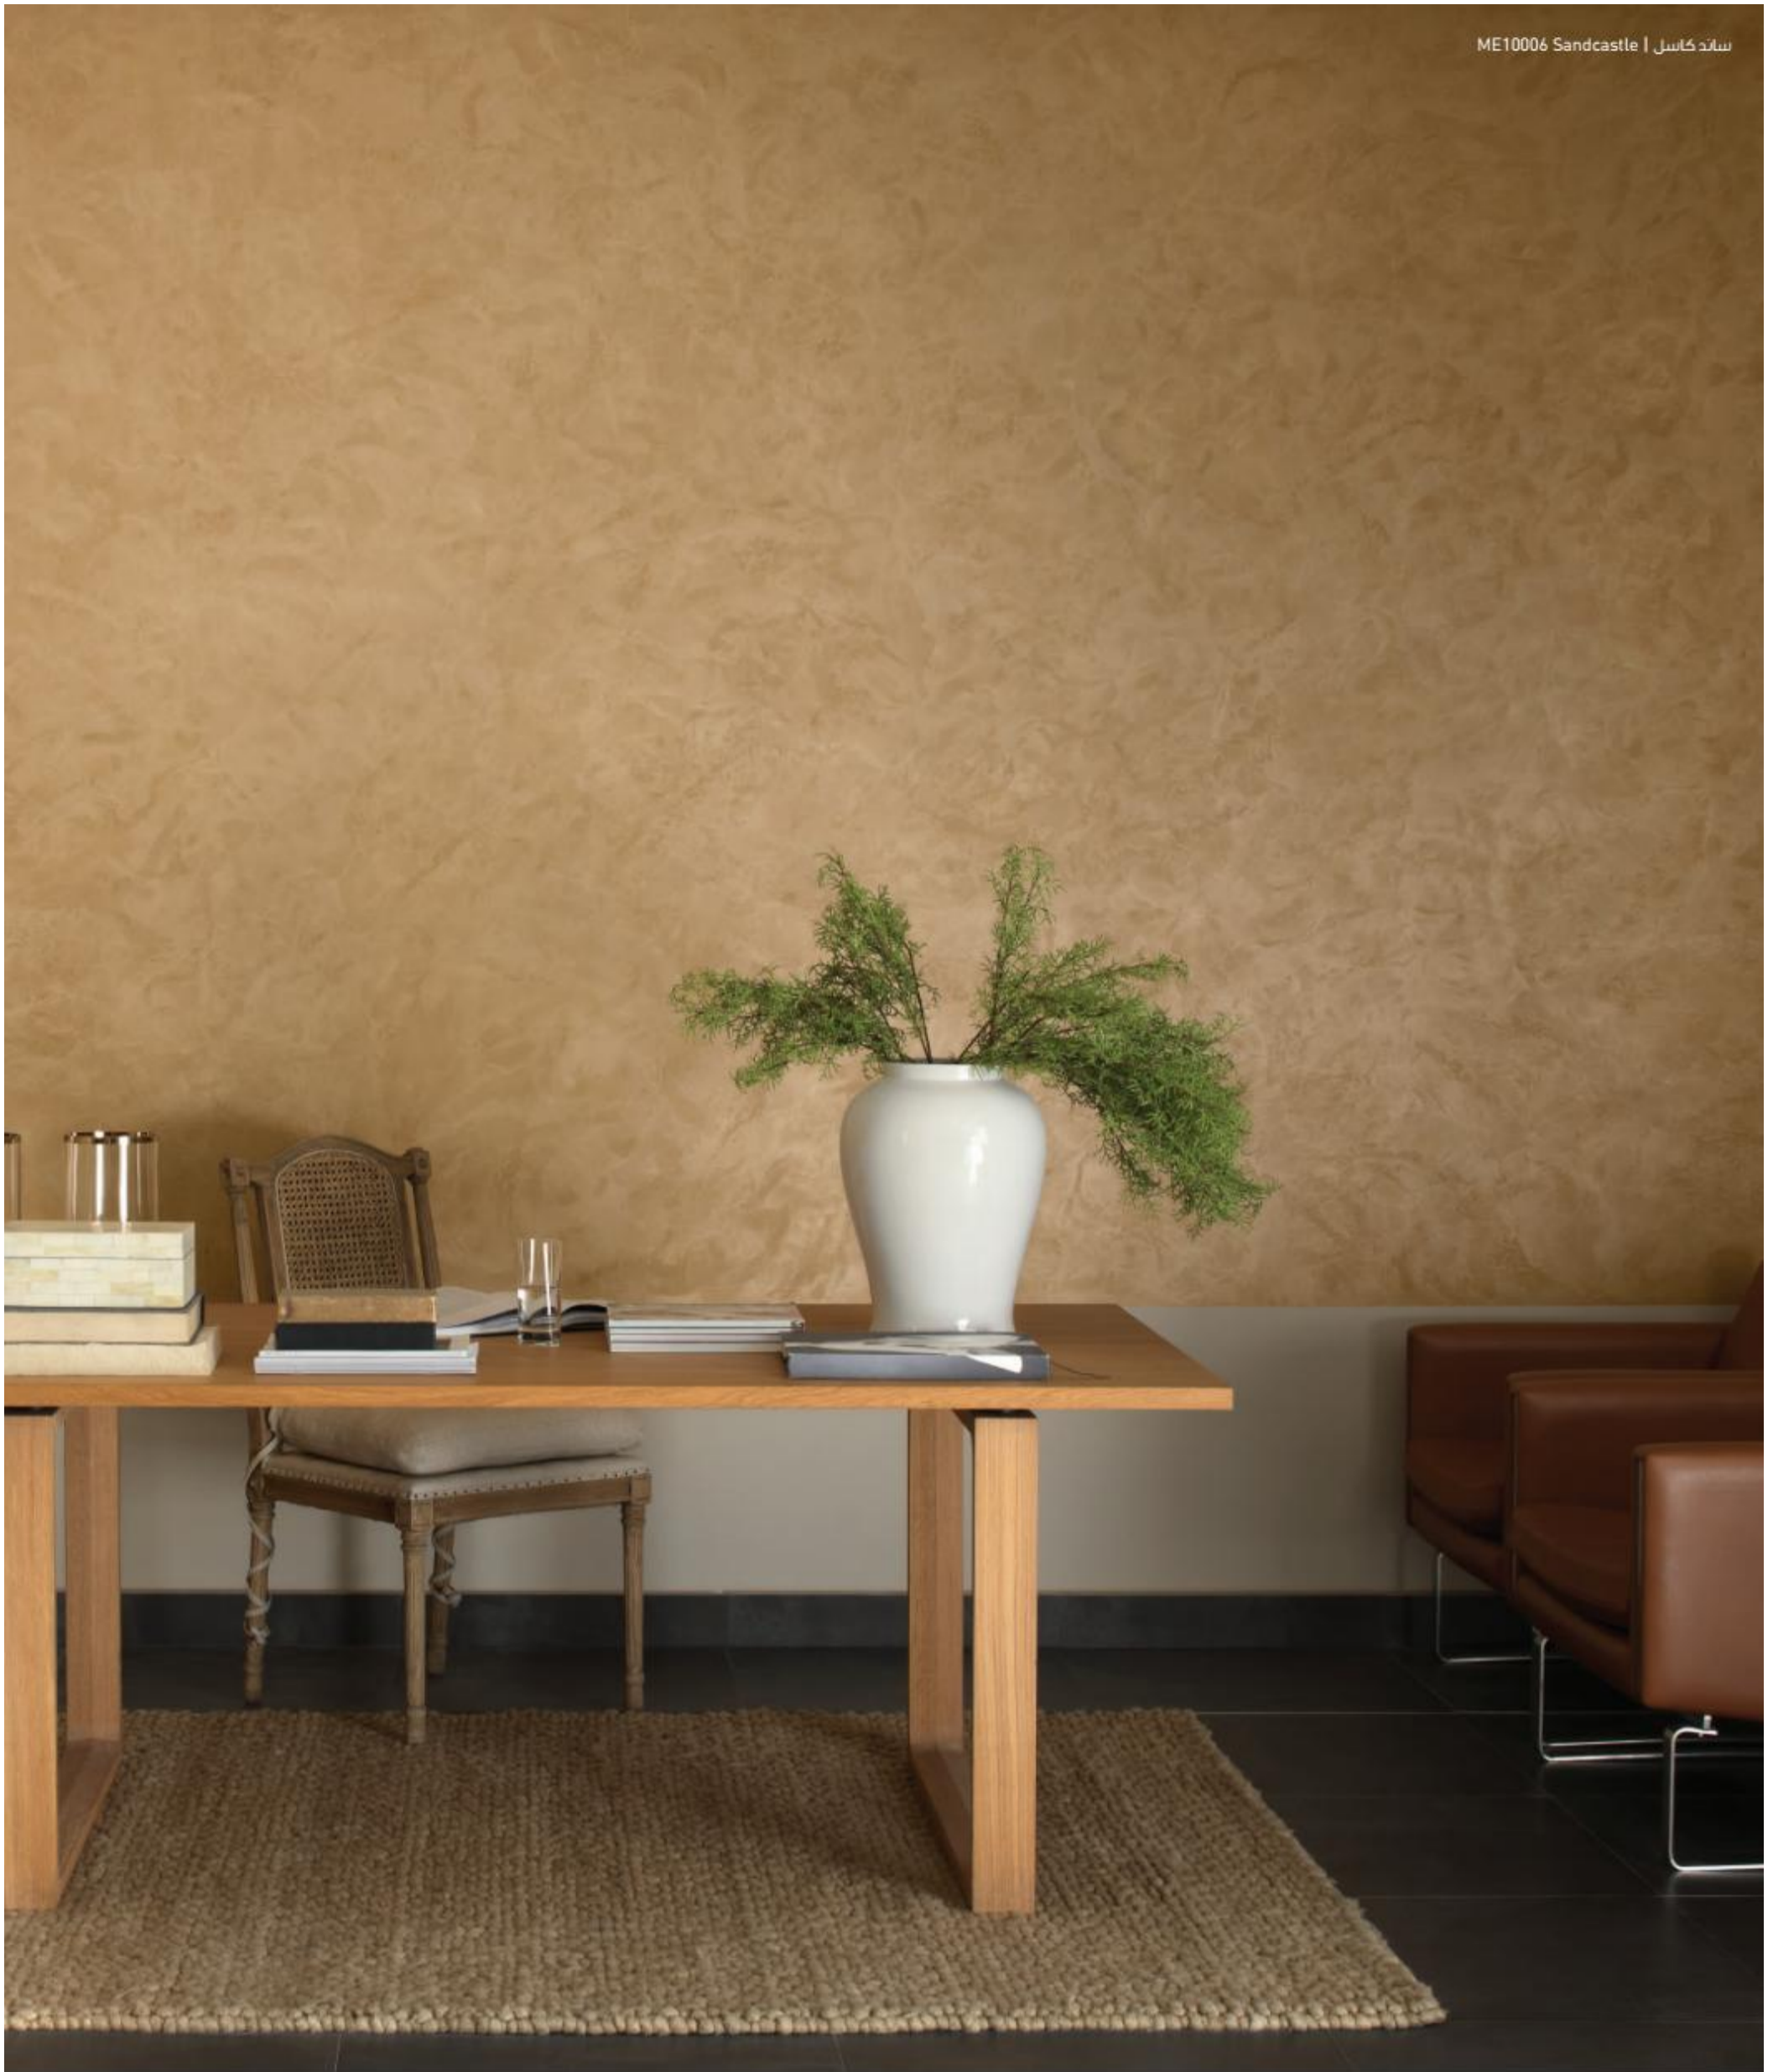

LADY DESIGN ROYAL VELVET

تصميمات ليدي رويال فلفيت

دهان طخلي فائق الجودة، بلمس مخملي ناعم يمنحك جدراناً متأنقة بالجمال والفخامة.
A high-quality, interior velvet finish that gives you beautiful, luxurious walls.